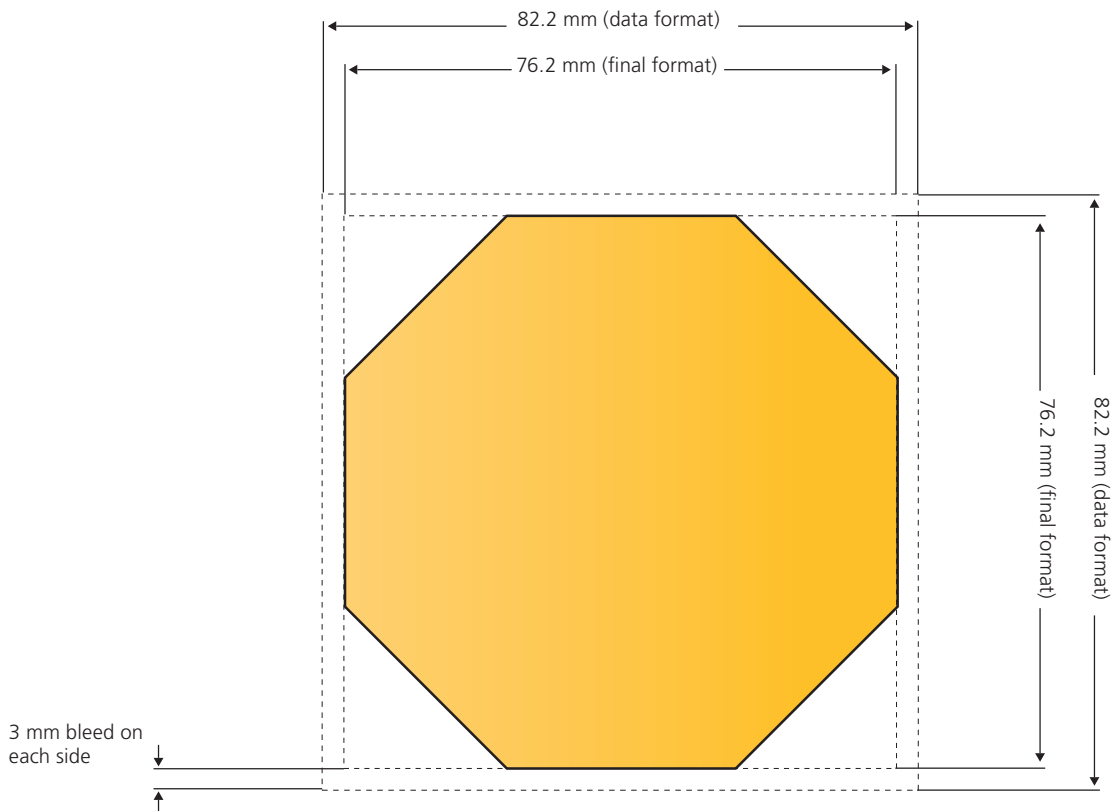

# MemoStick® Special Shape Snowman

Final format: 76.2 mm x 76.2 mm. The entire surface of the front and reverse side are printable. **Note: Reverse side has to be mirrored.**

# MemoStick® Special Shape Star

Final format: 76.2 mm x 76.2 mm. The entire surface of the front and reverse side are printable. **Note: Reverse side has to be mirrored.**

# MemoStick® Special Shape Stop

Final format: 76.2 mm x 76.2 mm. The entire surface of the front and reverse side are printable. **Note: Reverse side has to be mirrored.**

# MemoStick® Special Shape Tomato

Final format: 76.2 mm x 76.2 mm. The entire surface of the front and reverse side are printable. **Note: Reverse side has to be mirrored.**