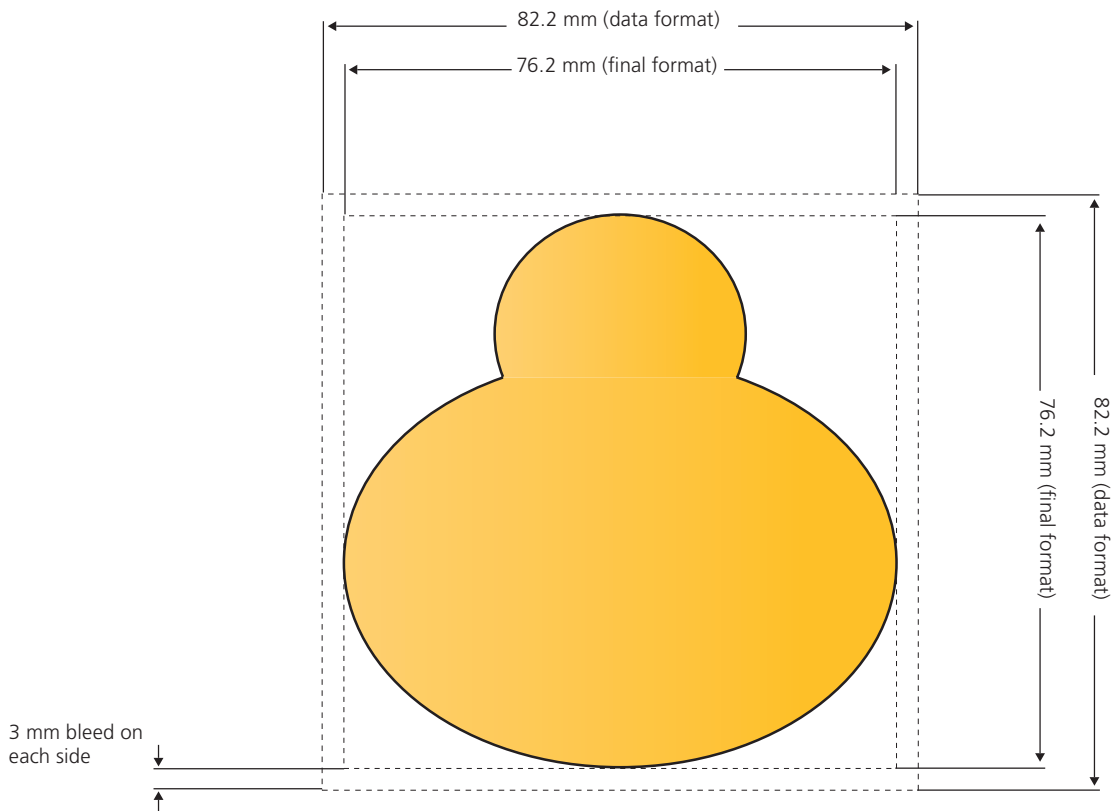

# MemoStick® Special Shape Pumpkin

Final format: 76.2 mm x 76.2 mm. The entire surface of the front and reverse side are printable. **Note: Reverse side has to be mirrored.**

# MemoStick® Special Shape Shirt

Final format: 76.2 mm x 76.2 mm. The entire surface of the front and reverse side are printable. **Note: Reverse side has to be mirrored.**

# MemoStick® Special Shape Snowman

Final format: 76.2 mm x 76.2 mm. The entire surface of the front and reverse side are printable. **Note: Reverse side has to be mirrored.**

# MemoStick® Special Shape Star

Final format: 76.2 mm x 76.2 mm. The entire surface of the front and reverse side are printable. **Note: Reverse side has to be mirrored.**