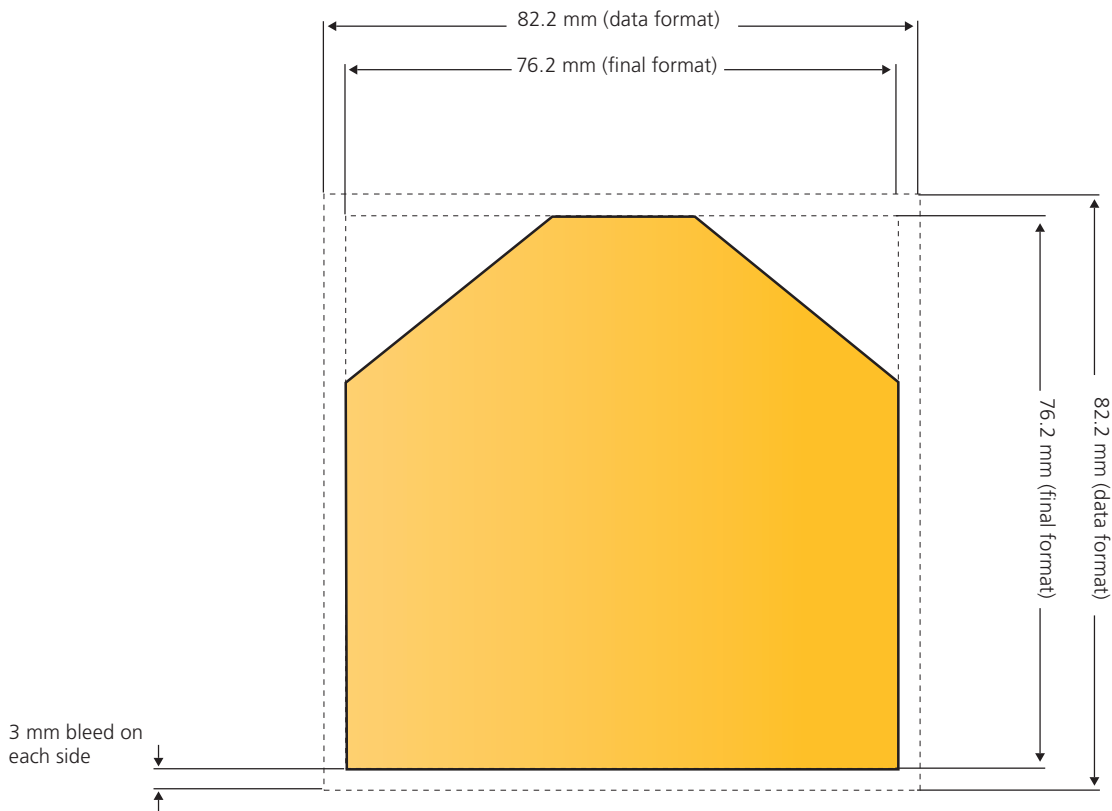

# MemoStick® Special Shape Leaf

Final format: 76.2 mm x 76.2 mm. The entire surface of the front and reverse side are printable. **Note: Reverse side has to be mirrored.**

# MemoStick® Special Shape Popcorn

Final format: 76.2 mm x 76.2 mm. The entire surface of the front and reverse side are printable. **Note: Reverse side has to be mirrored.**

# MemoStick® Special Shape Price

Final format: 76.2 mm x 76.2 mm. The entire surface of the front and reverse side are printable. **Note: Reverse side has to be mirrored.**