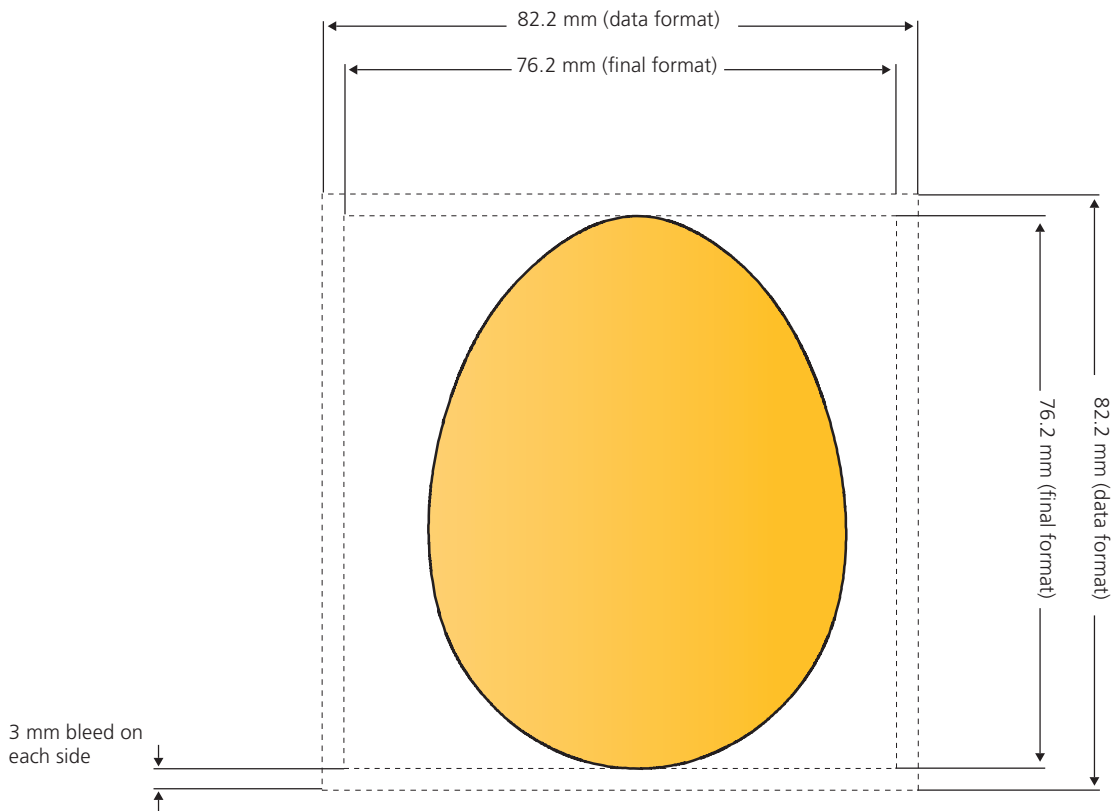

# MemoStick® Special Shape Burst

Final format: 76.2 mm x 76.2 mm. The entire surface of the front and reverse side are printable. **Note: Reverse side has to be mirrored.**

# MemoStick® Special Shape Diamond

Final format: 76.2 mm x 76.2 mm. The entire surface of the front and reverse side are printable. **Note: Reverse side has to be mirrored.**

# MemoStick® Special Shape Dollar

Final format: 76.2 mm x 76.2 mm. The entire surface of the front and reverse side are printable. **Note: Reverse side has to be mirrored.**

# MemoStick® Special Shape Egg

Final format: 76.2 mm x 76.2 mm. The entire surface of the front and reverse side are printable. **Note: Reverse side has to be mirrored.**