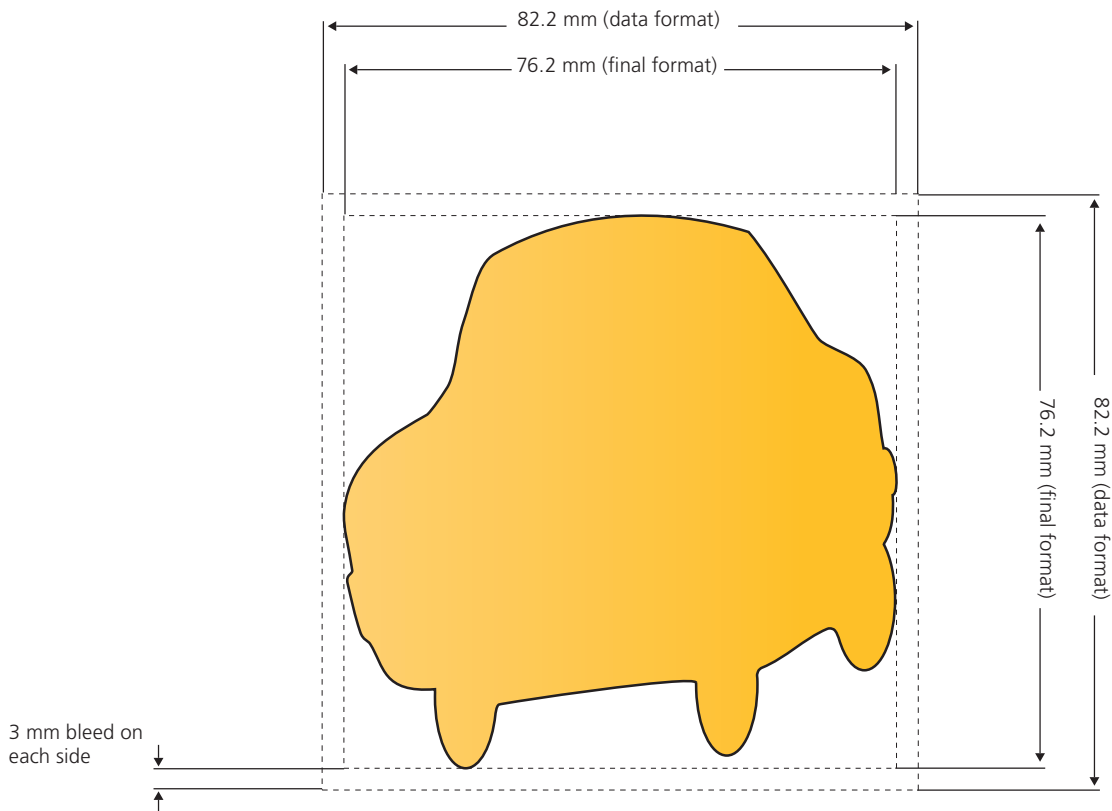

# MemoStick® Special Shape Burst

Final format: 76.2 mm x 76.2 mm. The entire surface of the front and reverse side are printable. **Note: Reverse side has to be mirrored.**

# MemoStick® Special Shape Bus

Final format: 76.2 mm x 76.2 mm. The entire surface of the front and reverse side are printable. **Note: Reverse side has to be mirrored.**

# MemoStick® Special Shape Butterfly

Final format: 76.2 mm x 76.2 mm. The entire surface of the front and reverse side are printable. **Note: Reverse side has to be mirrored.**

# MemoStick® Special Shape Circle

Final format: 76.2 mm x 76.2 mm. The entire surface of the front and reverse side are printable. **Note: Reverse side has to be mirrored.**