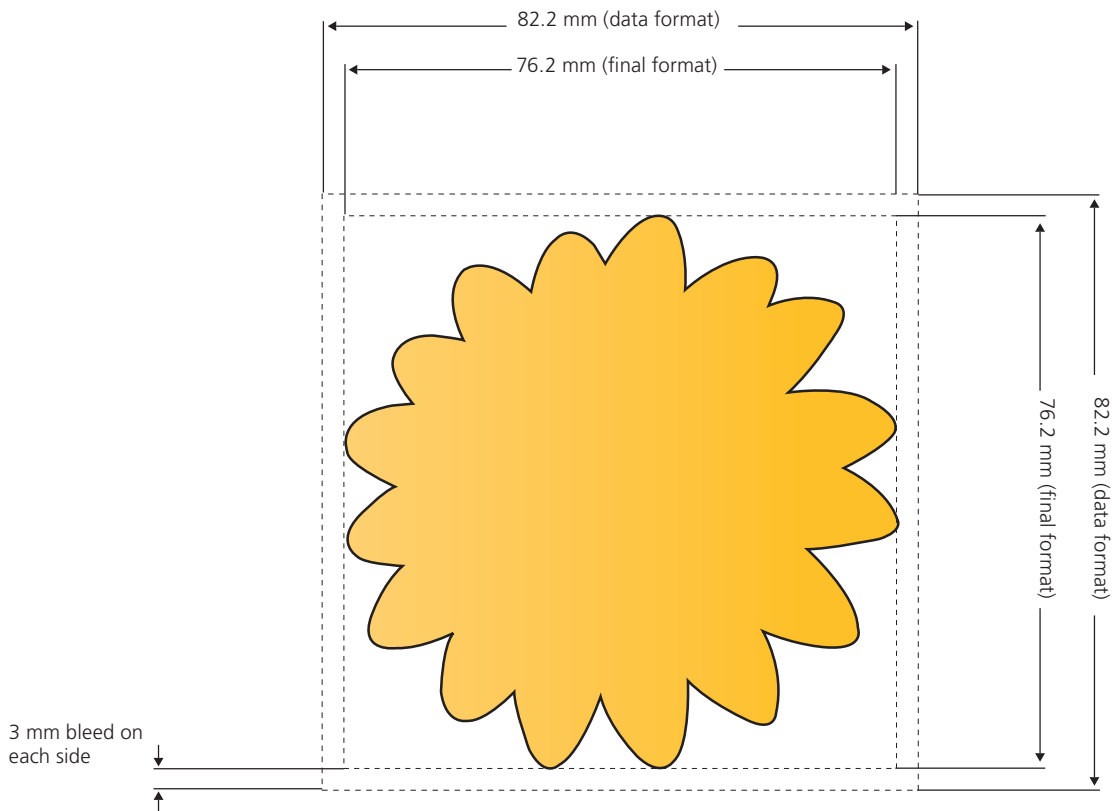

# MemoStick® Special Shape Burst

Final format: 76.2 mm x 76.2 mm. The entire surface of the front and reverse side are printable. **Note: Reverse side has to be mirrored.**

# MemoStick® Special Shape Egg

Final format: 76.2 mm x 76.2 mm. The entire surface of the front and reverse side are printable. **Note: Reverse side has to be mirrored.**

# MemoStick® Special Shape Flag

Final format: 76.2 mm x 76.2 mm. The entire surface of the front and reverse side are printable. **Note: Reverse side has to be mirrored.**

# MemoStick® Special Shape Flower

Final format: 76.2 mm x 76.2 mm. The entire surface of the front and reverse side are printable. **Note: Reverse side has to be mirrored.**