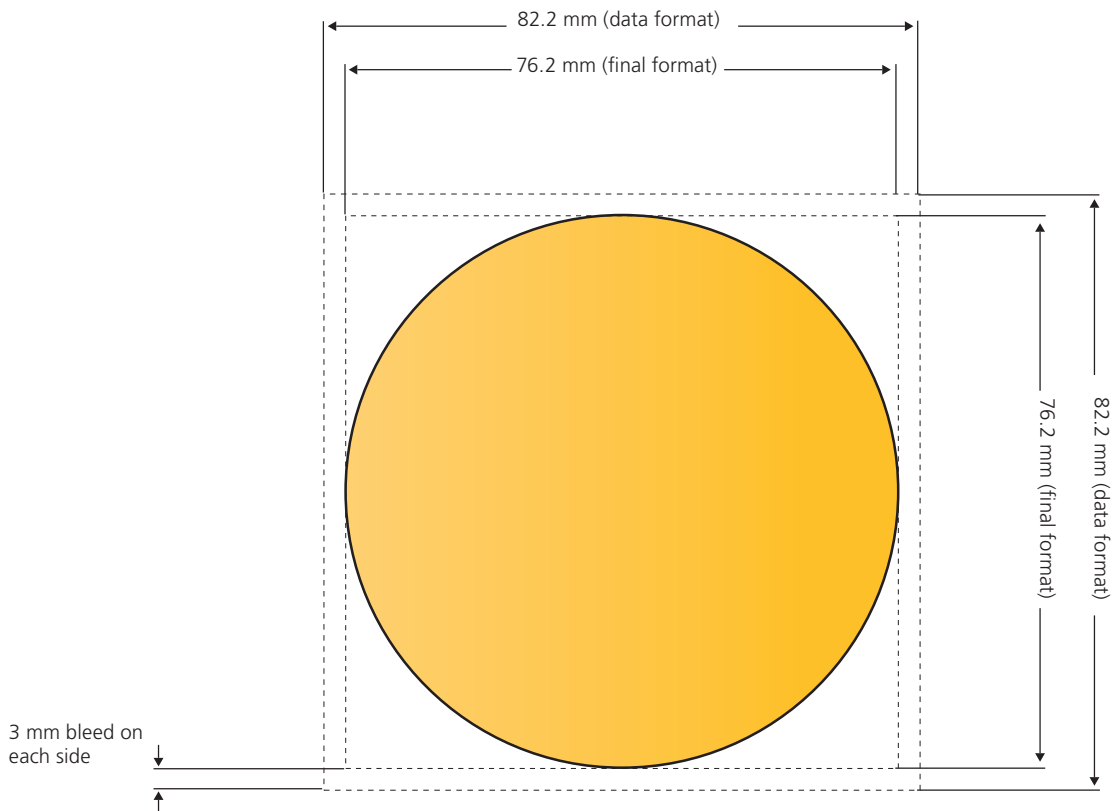

# MemoStick® Special Shape Burst

Final format: 76.2 mm x 76.2 mm. The entire surface of the front and reverse side are printable. **Note: Reverse side has to be mirrored.**

# MemoStick® Special Shape Butterfly

Final format: 76.2 mm x 76.2 mm. The entire surface of the front and reverse side are printable. **Note: Reverse side has to be mirrored.**

# MemoStick® Special Shape Car

Final format: 76.2 mm x 76.2 mm. The entire surface of the front and reverse side are printable. **Note: Reverse side has to be mirrored.**

# MemoStick® Special Shape Circle

Final format: 76.2 mm x 76.2 mm. The entire surface of the front and reverse side are printable. **Note: Reverse side has to be mirrored.**