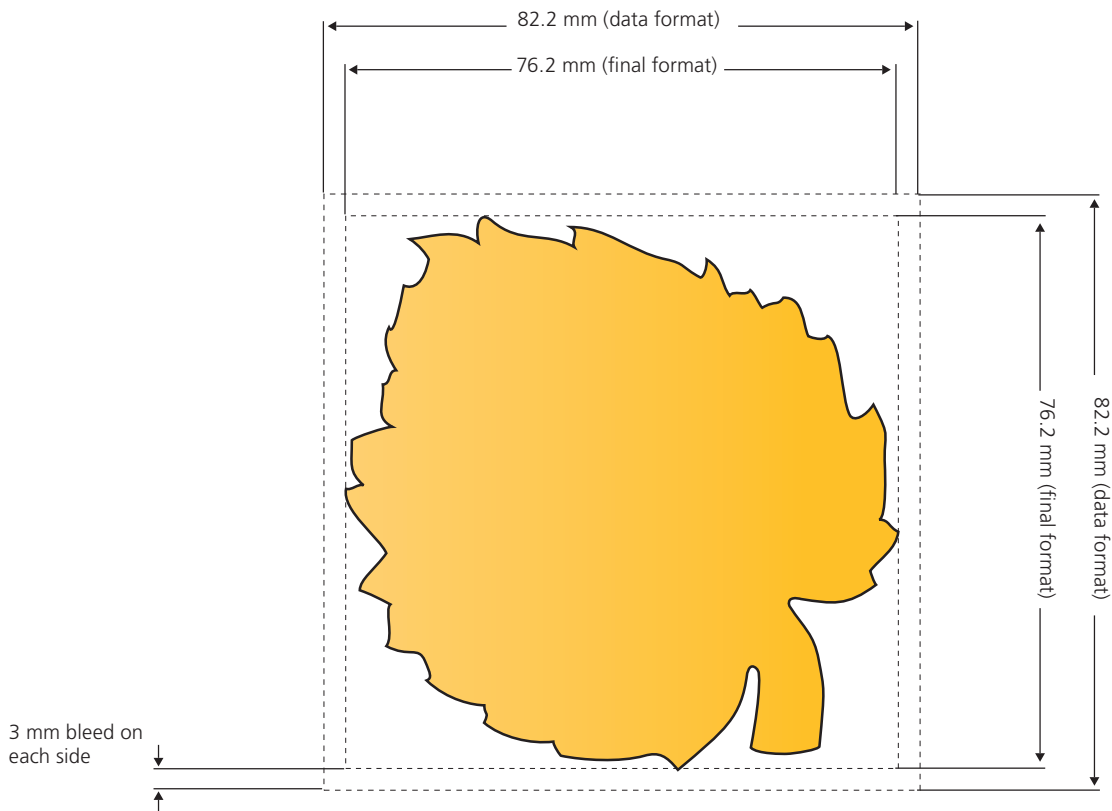

# MemoStick® Special Shape Heart

Final format: 76.2 mm x 76.2 mm. The entire surface of the front and reverse side are printable. **Note: Reverse side has to be mirrored.**

# MemoStick® Special Shape House

Final format: 76.2 mm x 76.2 mm. The entire surface of the front and reverse side are printable. **Note: Reverse side has to be mirrored.**

# MemoStick® Special Shape Leaf

Final format: 76.2 mm x 76.2 mm. The entire surface of the front and reverse side are printable. **Note: Reverse side has to be mirrored.**

# MemoStick® Special Shape Popcorn

Final format: 76.2 mm x 76.2 mm. The entire surface of the front and reverse side are printable. **Note: Reverse side has to be mirrored.**