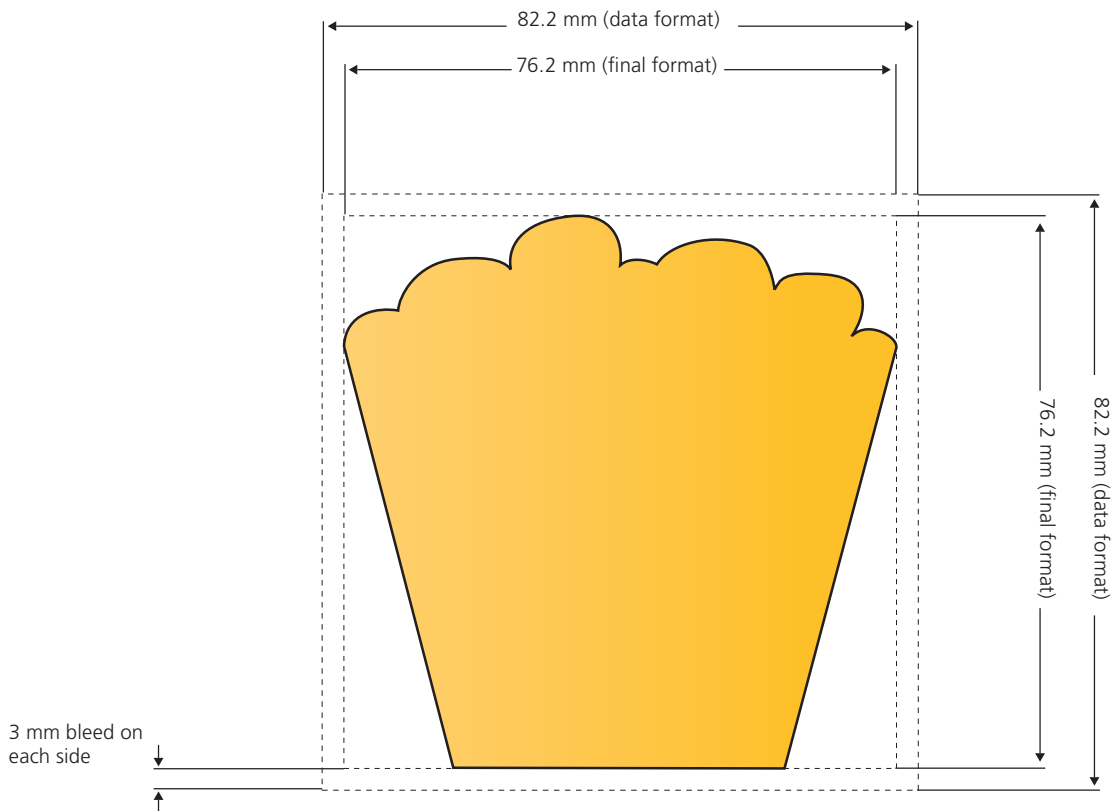

# MemoStick® Special Shape House

Final format: 76.2 mm x 76.2 mm. The entire surface of the front and reverse side are printable. **Note: Reverse side has to be mirrored.**

# MemoStick® Special Shape Leaf

Final format: 76.2 mm x 76.2 mm. The entire surface of the front and reverse side are printable. **Note: Reverse side has to be mirrored.**

# MemoStick® Special Shape Popcorn

Final format: 76.2 mm x 76.2 mm. The entire surface of the front and reverse side are printable. **Note: Reverse side has to be mirrored.**

# MemoStick® Special Shape Price

Final format: 76.2 mm x 76.2 mm. The entire surface of the front and reverse side are printable. **Note: Reverse side has to be mirrored.**