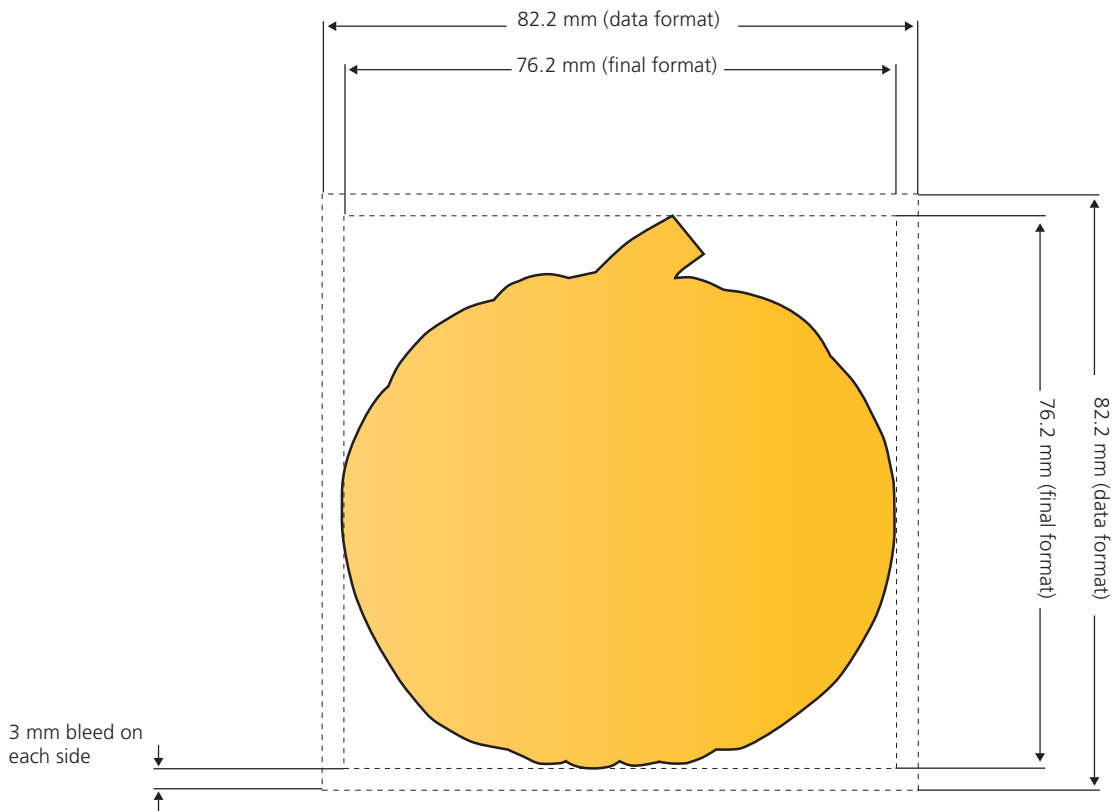

# MemoStick® Special Shape Popcorn

Final format: 76.2 mm x 76.2 mm. The entire surface of the front and reverse side are printable. **Note: Reverse side has to be mirrored.**

# MemoStick® Special Shape Price

Final format: 76.2 mm x 76.2 mm. The entire surface of the front and reverse side are printable. **Note: Reverse side has to be mirrored.**

# MemoStick® Special Shape Pumpkin

Final format: 76.2 mm x 76.2 mm. The entire surface of the front and reverse side are printable. **Note: Reverse side has to be mirrored.**

# MemoStick® Special Shape Shirt

Final format: 76.2 mm x 76.2 mm. The entire surface of the front and reverse side are printable. **Note: Reverse side has to be mirrored.**