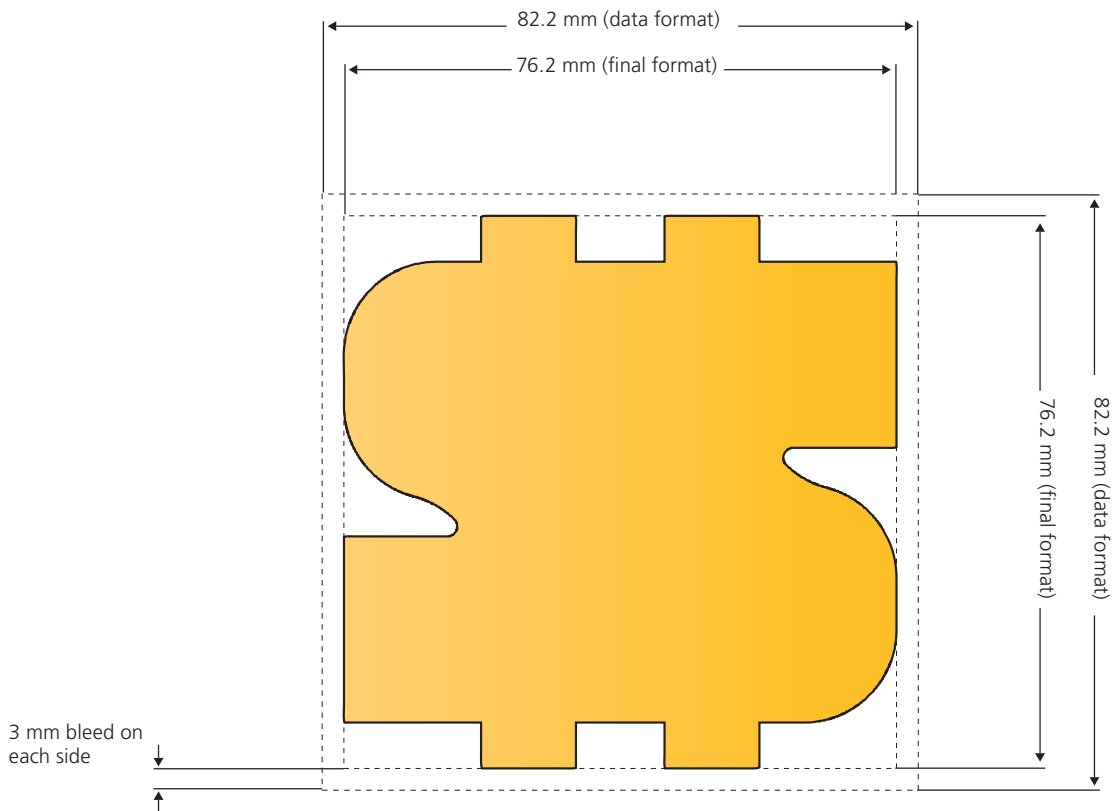

# MemoStick® Special Shape Clover

Final format: 76.2 mm x 76.2 mm. The entire surface of the front and reverse side are printable. **Note: Reverse side has to be mirrored.**

# MemoStick® Special Shape Diamond

Final format: 76.2 mm x 76.2 mm. The entire surface of the front and reverse side are printable. **Note: Reverse side has to be mirrored.**

# MemoStick® Special Shape Dollar

Final format: 76.2 mm x 76.2 mm. The entire surface of the front and reverse side are printable. **Note: Reverse side has to be mirrored.**

# MemoStick® Special Shape Popcorn

Final format: 76.2 mm x 76.2 mm. The entire surface of the front and reverse side are printable. **Note: Reverse side has to be mirrored.**