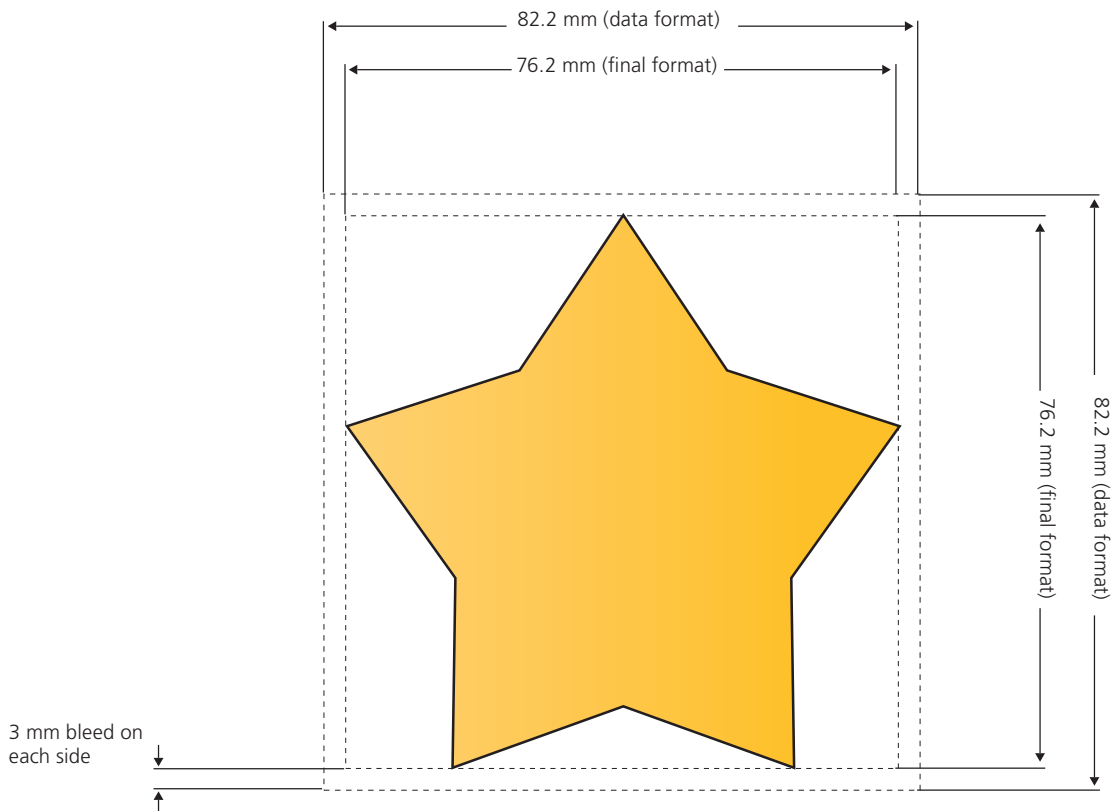

# MemoStick® Special Shape Shirt

Final format: 76.2 mm x 76.2 mm. The entire surface of the front and reverse side are printable. **Note: Reverse side has to be mirrored.**

# MemoStick® Special Shape Snowman

Final format: 76.2 mm x 76.2 mm. The entire surface of the front and reverse side are printable. **Note: Reverse side has to be mirrored.**

# MemoStick® Special Shape Star

Final format: 76.2 mm x 76.2 mm. The entire surface of the front and reverse side are printable. **Note: Reverse side has to be mirrored.**