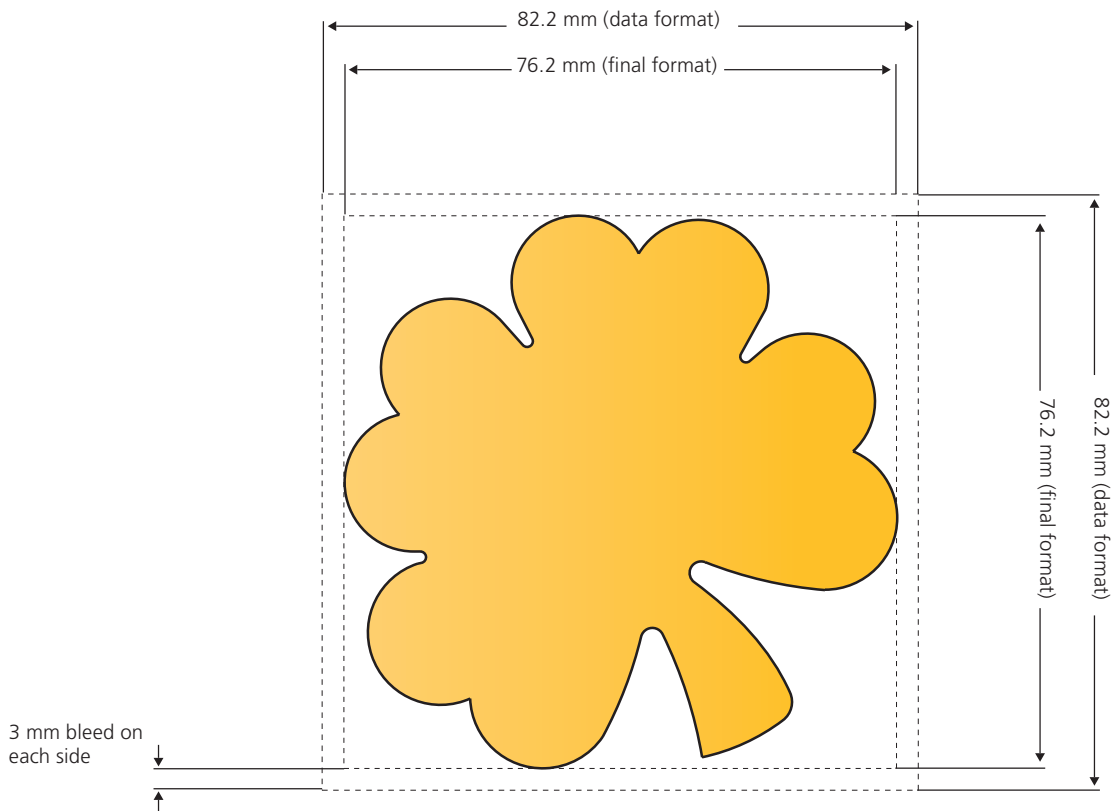

# MemoStick® Special Shape Burst

Final format: 76.2 mm x 76.2 mm. The entire surface of the front and reverse side are printable. **Note: Reverse side has to be mirrored.**

# MemoStick® Special Shape Circle

Final format: 76.2 mm x 76.2 mm. The entire surface of the front and reverse side are printable. **Note: Reverse side has to be mirrored.**

# MemoStick® Special Shape Clover

Final format: 76.2 mm x 76.2 mm. The entire surface of the front and reverse side are printable. **Note: Reverse side has to be mirrored.**

# MemoStick® Special Shape Popcorn

Final format: 76.2 mm x 76.2 mm. The entire surface of the front and reverse side are printable. **Note: Reverse side has to be mirrored.**