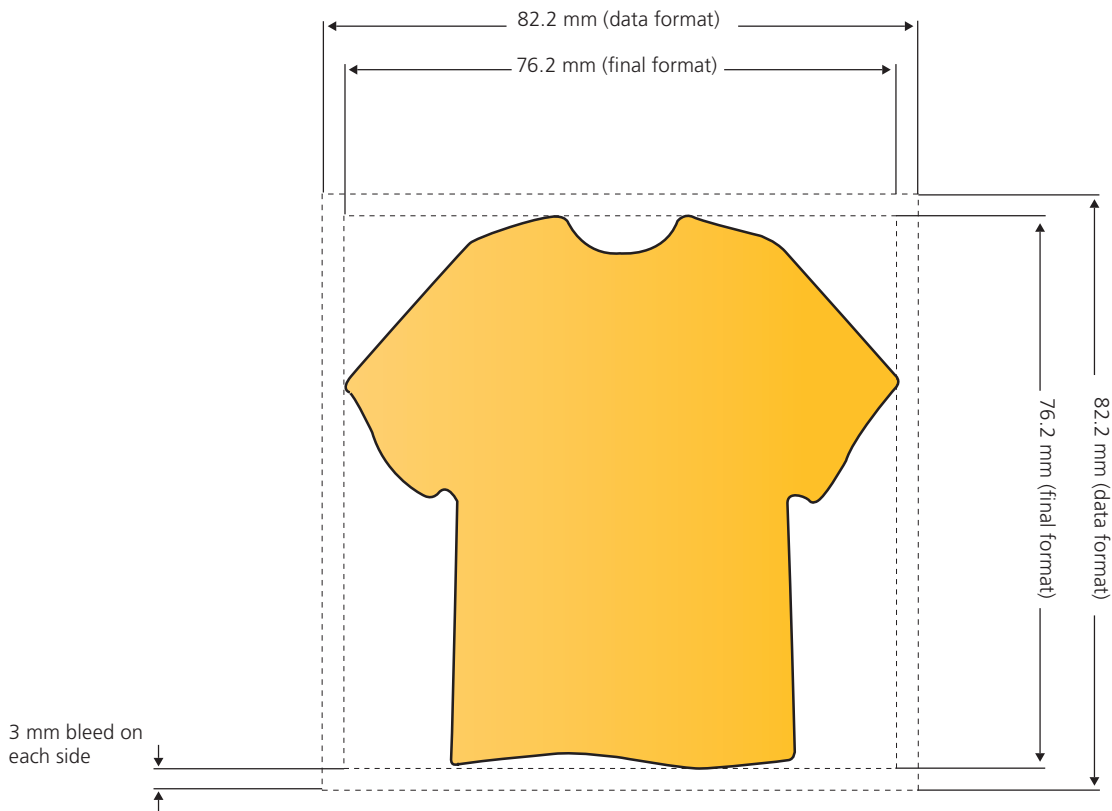

# MemoStick® Special Shape Popcorn

Final format: 76.2 mm x 76.2 mm. The entire surface of the front and reverse side are printable. **Note: Reverse side has to be mirrored.**

# MemoStick® Special Shape Price

Final format: 76.2 mm x 76.2 mm. The entire surface of the front and reverse side are printable. **Note: Reverse side has to be mirrored.**

# MemoStick® Special Shape Pumpkin

Final format: 76.2 mm x 76.2 mm. The entire surface of the front and reverse side are printable. **Note: Reverse side has to be mirrored.**

# MemoStick® Special Shape Shirt

Final format: 76.2 mm x 76.2 mm. The entire surface of the front and reverse side are printable. **Note: Reverse side has to be mirrored.**