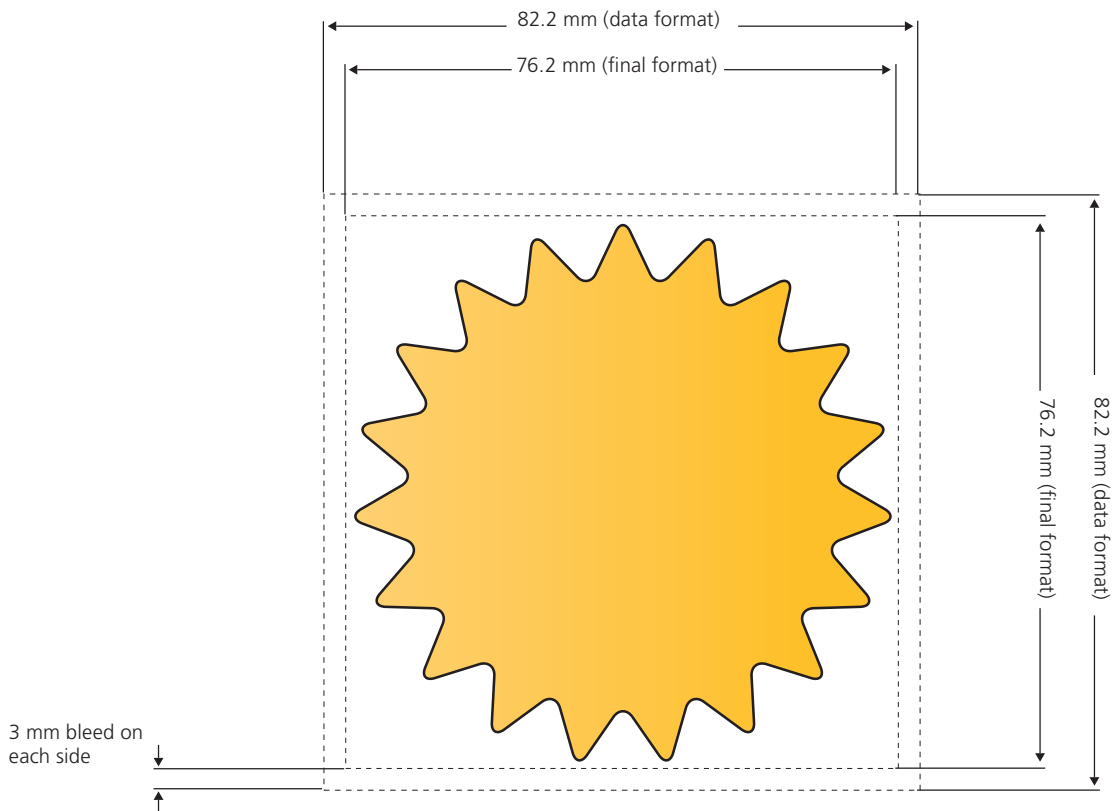

# MemoStick® Special Shape Burst

Final format: 76.2 mm x 76.2 mm. The entire surface of the front and reverse side are printable. **Note: Reverse side has to be mirrored.**

# MemoStick® Special Shape Circle

Final format: 76.2 mm x 76.2 mm. The entire surface of the front and reverse side are printable. **Note: Reverse side has to be mirrored.**

# MemoStick® Special Shape Flower

Final format: 76.2 mm x 76.2 mm. The entire surface of the front and reverse side are printable. **Note: Reverse side has to be mirrored.**

# MemoStick® Special Shape Popcorn

Final format: 76.2 mm x 76.2 mm. The entire surface of the front and reverse side are printable. **Note: Reverse side has to be mirrored.**