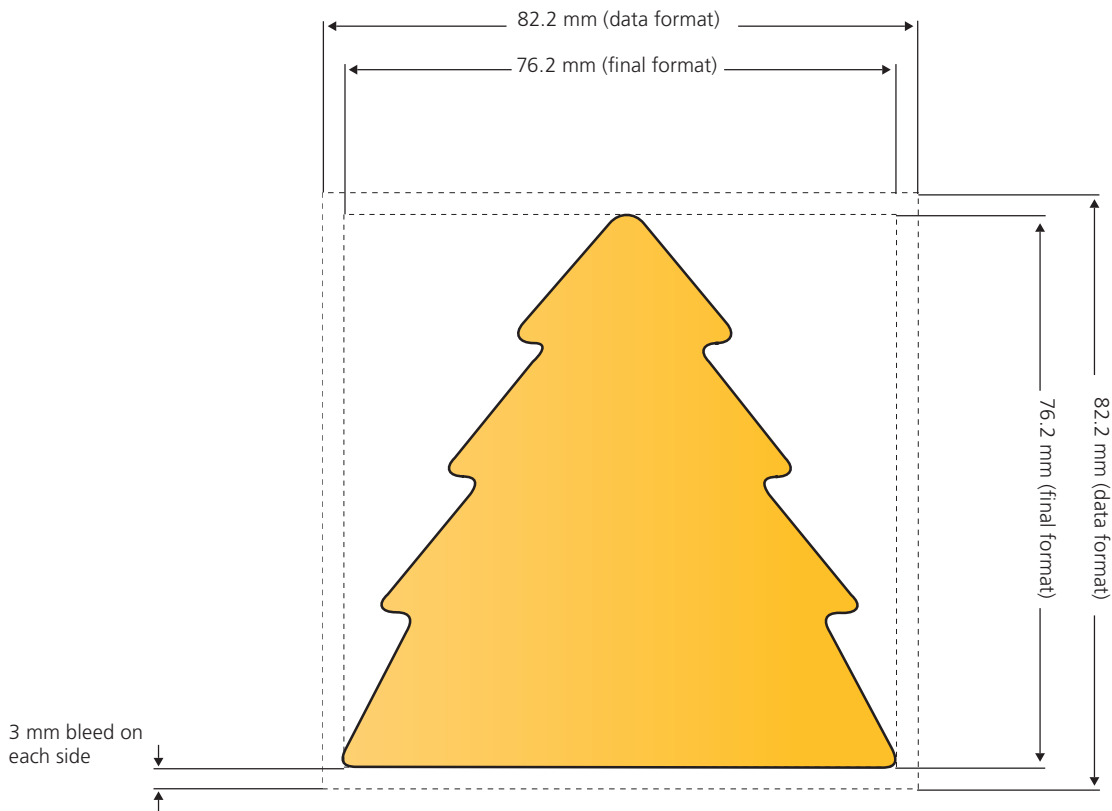

# MemoStick® Special Shape Tomato

Final format: 76.2 mm x 76.2 mm. The entire surface of the front and reverse side are printable. **Note: Reverse side has to be mirrored.**

# MemoStick® Special Shape Tooth

Final format: 76.2 mm x 76.2 mm. The entire surface of the front and reverse side are printable. **Note: Reverse side has to be mirrored.**

# MemoStick® Special Shape Tree

Final format: 76.2 mm x 76.2 mm. The entire surface of the front and reverse side are printable. **Notes: Reverse side has to be mirrored. / The Christmas tree shape is not available for the tabloid newspaper format.**