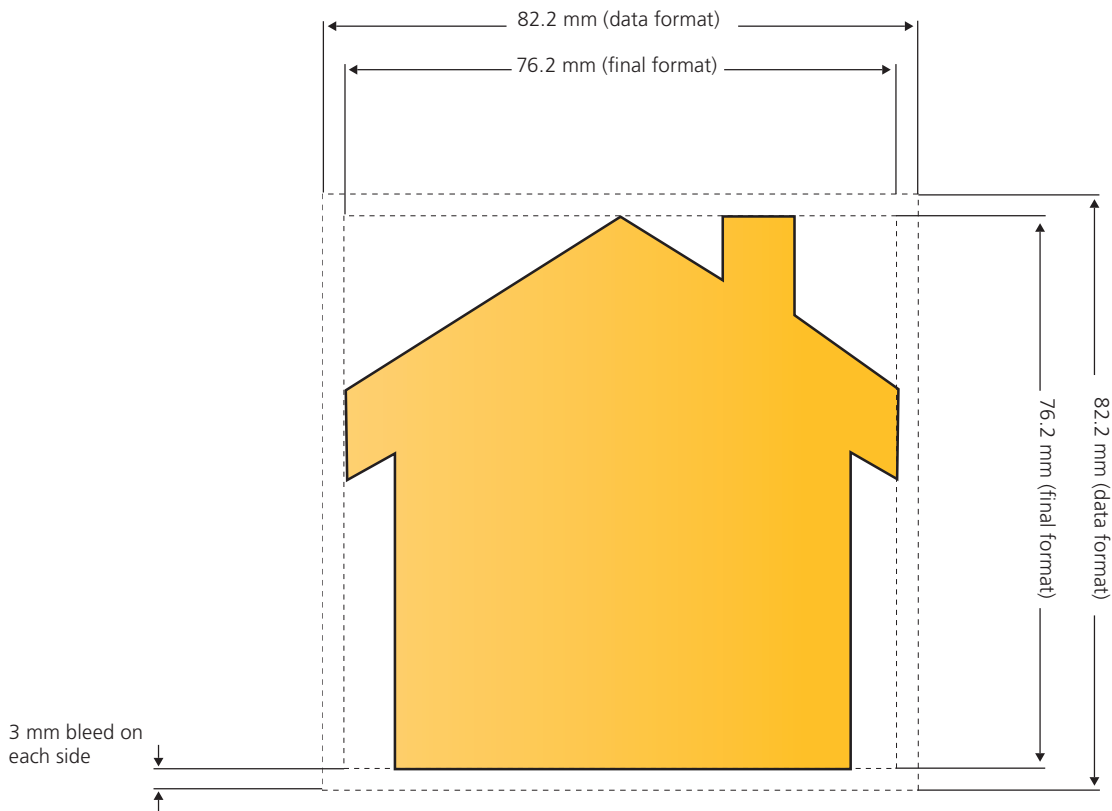

# MemoStick® Special Shape Gambling

Final format: 76.2 mm x 76.2 mm. The entire surface of the front and reverse side are printable. **Note: Reverse side has to be mirrored.**

# MemoStick® Special Shape Heart

Final format: 76.2 mm x 76.2 mm. The entire surface of the front and reverse side are printable. **Note: Reverse side has to be mirrored.**

# MemoStick® Special Shape House

Final format: 76.2 mm x 76.2 mm. The entire surface of the front and reverse side are printable. **Note: Reverse side has to be mirrored.**

# MemoStick® Special Shape Popcorn

Final format: 76.2 mm x 76.2 mm. The entire surface of the front and reverse side are printable. **Note: Reverse side has to be mirrored.**