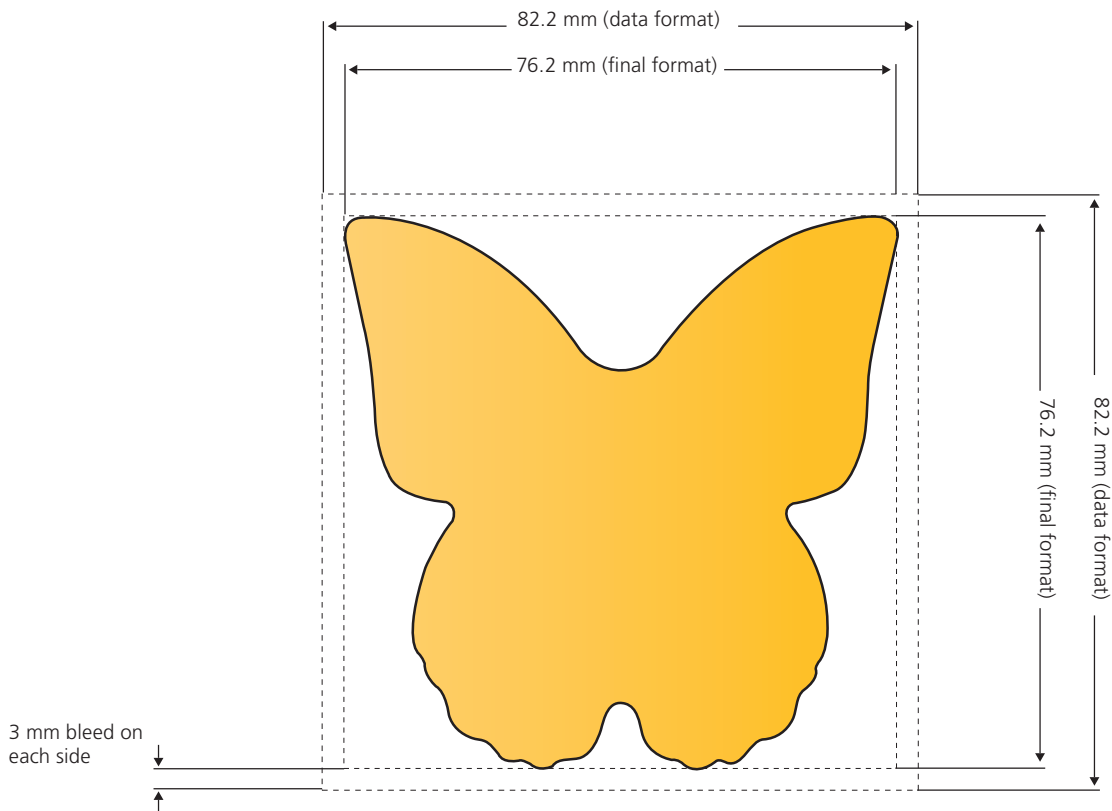

# MemoStick® Special Shape Burst

Final format: 76.2 mm x 76.2 mm. The entire surface of the front and reverse side are printable. **Note: Reverse side has to be mirrored.**

# MemoStick® Special Shape Bus

Final format: 76.2 mm x 76.2 mm. The entire surface of the front and reverse side are printable. **Note: Reverse side has to be mirrored.**

# MemoStick® Special Shape Butterfly

Final format: 76.2 mm x 76.2 mm. The entire surface of the front and reverse side are printable. **Note: Reverse side has to be mirrored.**

# MemoStick® Special Shape Popcorn

Final format: 76.2 mm x 76.2 mm. The entire surface of the front and reverse side are printable. **Note: Reverse side has to be mirrored.**