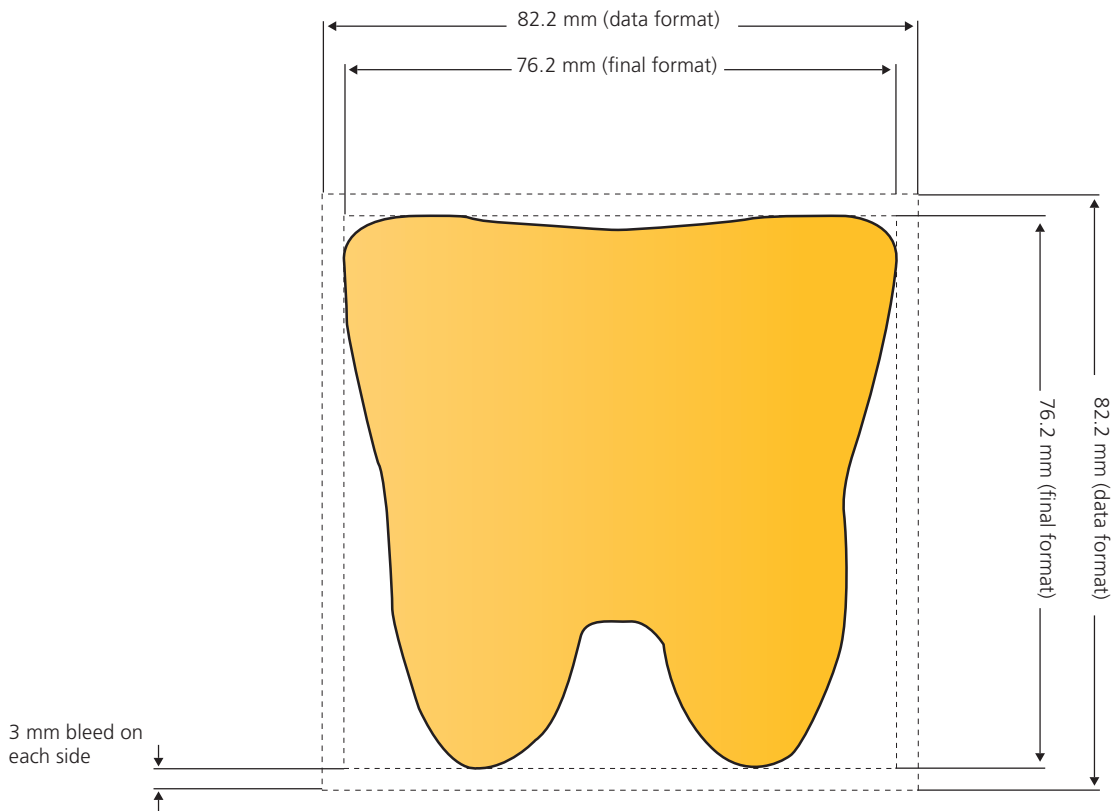

# MemoStick® Special Shape Star

Final format: 76.2 mm x 76.2 mm. The entire surface of the front and reverse side are printable. **Note: Reverse side has to be mirrored.**

# MemoStick® Special Shape Stop

Final format: 76.2 mm x 76.2 mm. The entire surface of the front and reverse side are printable. **Note: Reverse side has to be mirrored.**

# MemoStick® Special Shape Tomato

Final format: 76.2 mm x 76.2 mm. The entire surface of the front and reverse side are printable. **Note: Reverse side has to be mirrored.**

# MemoStick® Special Shape Tooth

Final format: 76.2 mm x 76.2 mm. The entire surface of the front and reverse side are printable. **Note: Reverse side has to be mirrored.**