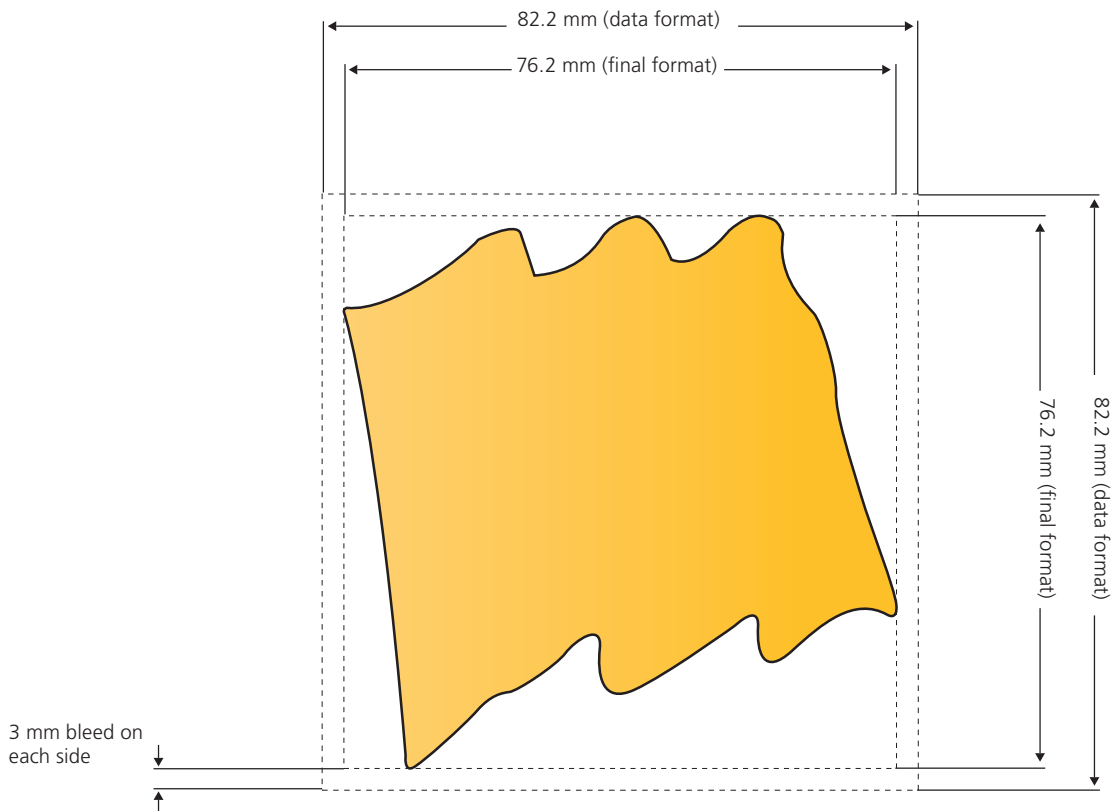

# MemoStick® Special Shape Burst

Final format: 76.2 mm x 76.2 mm. The entire surface of the front and reverse side are printable. **Note: Reverse side has to be mirrored.**

# MemoStick® Special Shape Egg

Final format: 76.2 mm x 76.2 mm. The entire surface of the front and reverse side are printable. **Note: Reverse side has to be mirrored.**

# MemoStick® Special Shape Flag

Final format: 76.2 mm x 76.2 mm. The entire surface of the front and reverse side are printable. **Note: Reverse side has to be mirrored.**

# MemoStick® Special Shape Flower

Final format: 76.2 mm x 76.2 mm. The entire surface of the front and reverse side are printable. **Note: Reverse side has to be mirrored.**