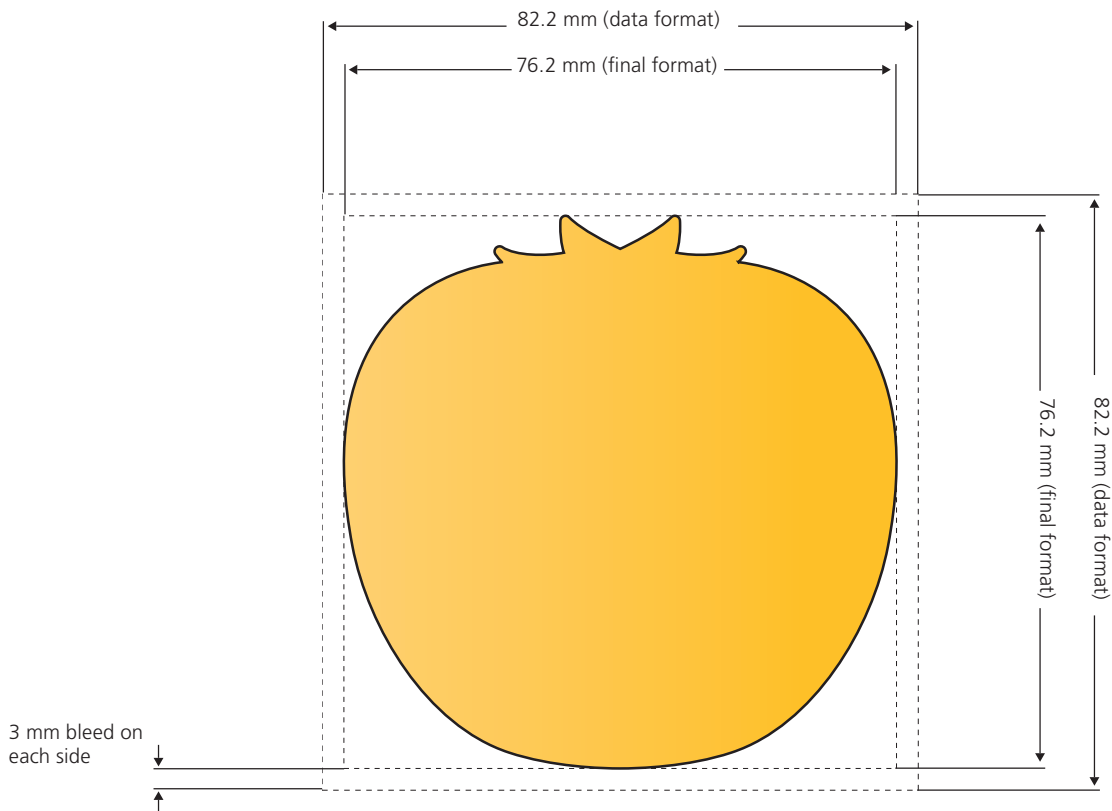

# MemoStick® Special Shape Star

Final format: 76.2 mm x 76.2 mm. The entire surface of the front and reverse side are printable. **Note: Reverse side has to be mirrored.**

# MemoStick® Special Shape Stop

Final format: 76.2 mm x 76.2 mm. The entire surface of the front and reverse side are printable. **Note: Reverse side has to be mirrored.**

# MemoStick® Special Shape Tomato

Final format: 76.2 mm x 76.2 mm. The entire surface of the front and reverse side are printable. **Note: Reverse side has to be mirrored.**

# MemoStick® Special Shape Tooth

Final format: 76.2 mm x 76.2 mm. The entire surface of the front and reverse side are printable. **Note: Reverse side has to be mirrored.**