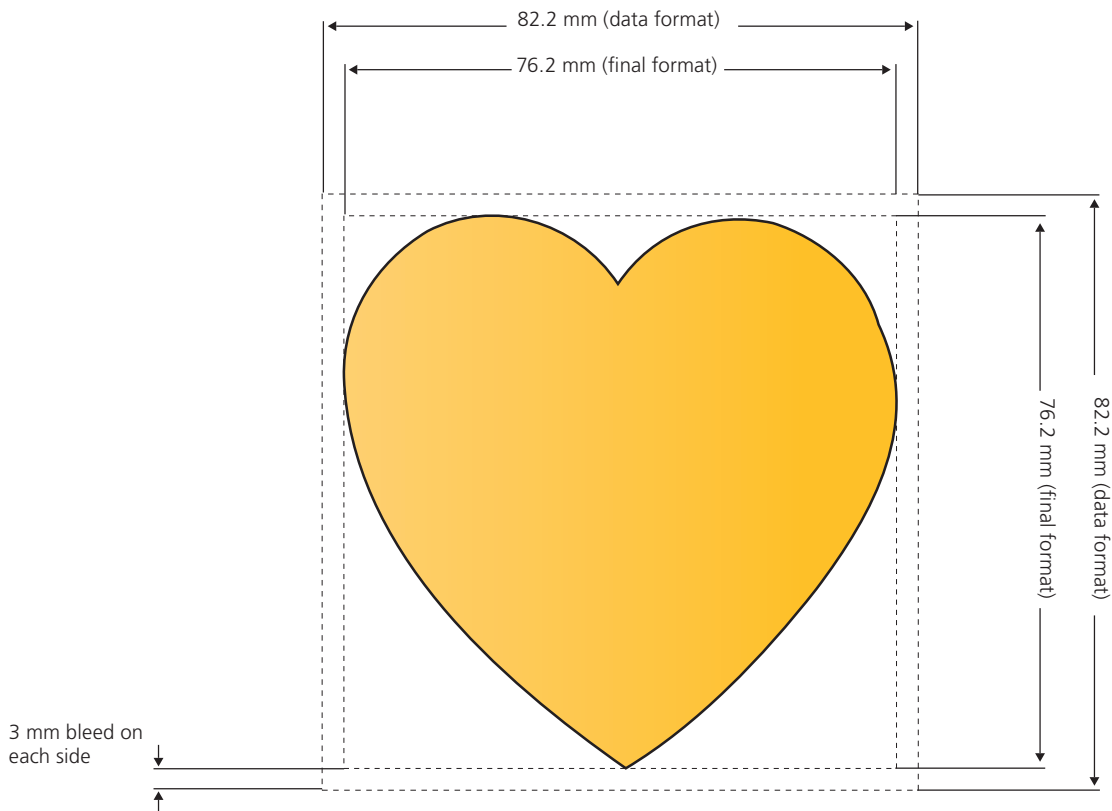

# MemoStick® Special Shape Flower

Final format: 76.2 mm x 76.2 mm. The entire surface of the front and reverse side are printable. **Note: Reverse side has to be mirrored.**

# MemoStick® Special Shape Gambling

Final format: 76.2 mm x 76.2 mm. The entire surface of the front and reverse side are printable. **Note: Reverse side has to be mirrored.**

# MemoStick® Special Shape Heart

Final format: 76.2 mm x 76.2 mm. The entire surface of the front and reverse side are printable. **Note: Reverse side has to be mirrored.**

# MemoStick® Special Shape Popcorn

Final format: 76.2 mm x 76.2 mm. The entire surface of the front and reverse side are printable. **Note: Reverse side has to be mirrored.**