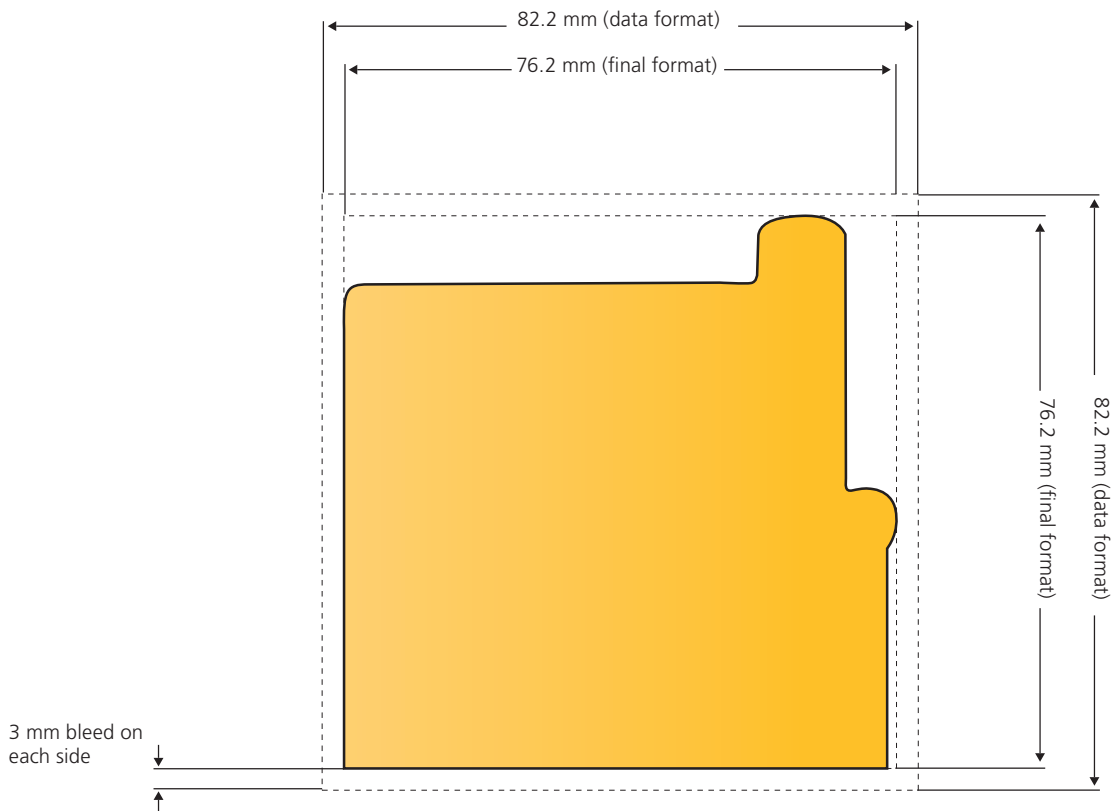

# MemoStick® Special Shape Burst

Final format: 76.2 mm x 76.2 mm. The entire surface of the front and reverse side are printable. **Note: Reverse side has to be mirrored.**

# MemoStick® Special Shape Flag

Final format: 76.2 mm x 76.2 mm. The entire surface of the front and reverse side are printable. **Note: Reverse side has to be mirrored.**

# MemoStick® Special Shape Flower

Final format: 76.2 mm x 76.2 mm. The entire surface of the front and reverse side are printable. **Note: Reverse side has to be mirrored.**

# MemoStick® Special Shape Gambling

Final format: 76.2 mm x 76.2 mm. The entire surface of the front and reverse side are printable. **Note: Reverse side has to be mirrored.**