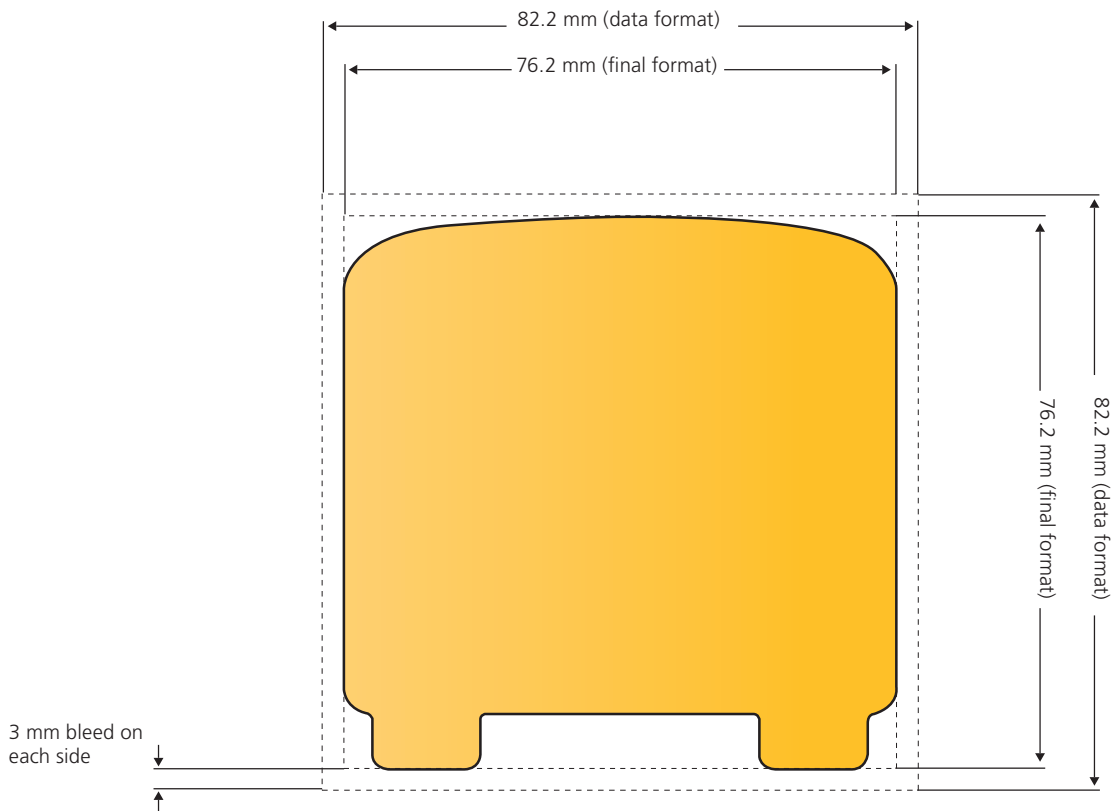

MemoStick® Special Shape Bus

Final format: 76.2 mm x 76.2 mm. The entire surface of the front and reverse side are printable. **Note: Reverse side has to be mirrored.**