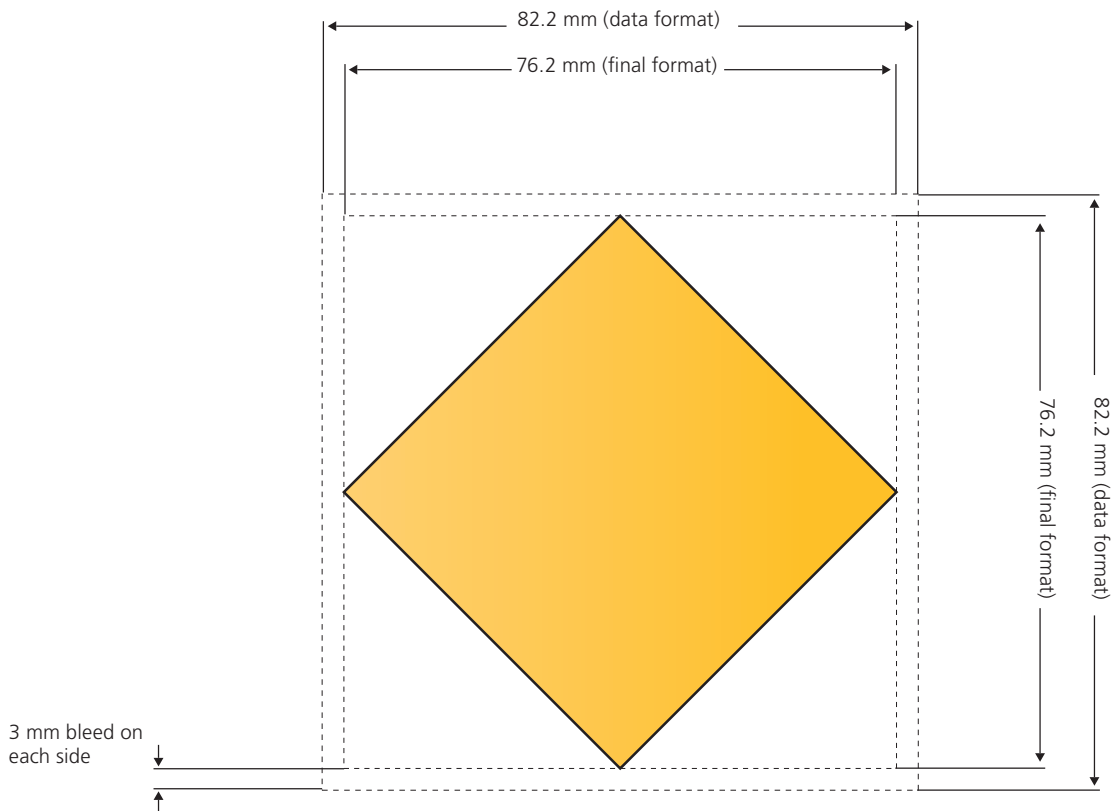

# MemoStick® Special Shape Burst

Final format: 76.2 mm x 76.2 mm. The entire surface of the front and reverse side are printable. **Note: Reverse side has to be mirrored.**

# MemoStick® Special Shape Circle

Final format: 76.2 mm x 76.2 mm. The entire surface of the front and reverse side are printable. **Note: Reverse side has to be mirrored.**

# MemoStick® Special Shape Clover

Final format: 76.2 mm x 76.2 mm. The entire surface of the front and reverse side are printable. **Note: Reverse side has to be mirrored.**

# MemoStick® Special Shape Diamond

Final format: 76.2 mm x 76.2 mm. The entire surface of the front and reverse side are printable. **Note: Reverse side has to be mirrored.**